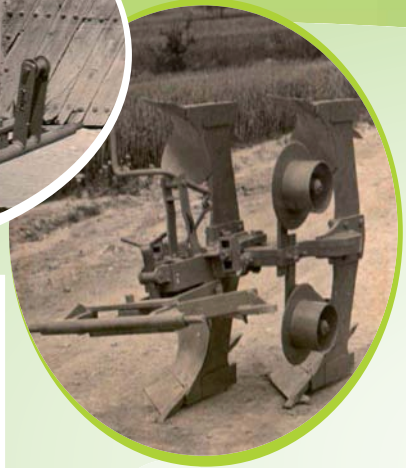

52 years after our first plough, We show you the series 5200 more modern, more efficient, more profitable and with the same philosophy of life.

We have obtained a light but very resistant plough, suitable for agriculture in the XXI century.

The simplest and most effective plough on the market, with the possibility of graduating pressure as required for each field.

The first mouldboard of this new serie is set very close to the axis of the tractor which allows a better use of power.

VARIABLE WIDTH

- ✓ ADAPTS TO THE TRACTION AVAILABLE.
- ✓ OUTLINES THE OBSTACLES, STRAIGHTENS THE ROWS.
- ✓ IT FACES THE MOST DIFFICULT DUNKS.
- ✓ ALTERNATES THE PROFILE OF THE WORK IN SPI SUMMER AND WINTER
- ✓ FINISHING IRREGULAR PLOTS.
- ✓ MAINTAINS THE WORK RATE EVEN ON STEEP SLOPES.
- ✓ LESS TIME SPENT PER HECTARE, THUS SAVING FUEL PER HOUR PLOWED.